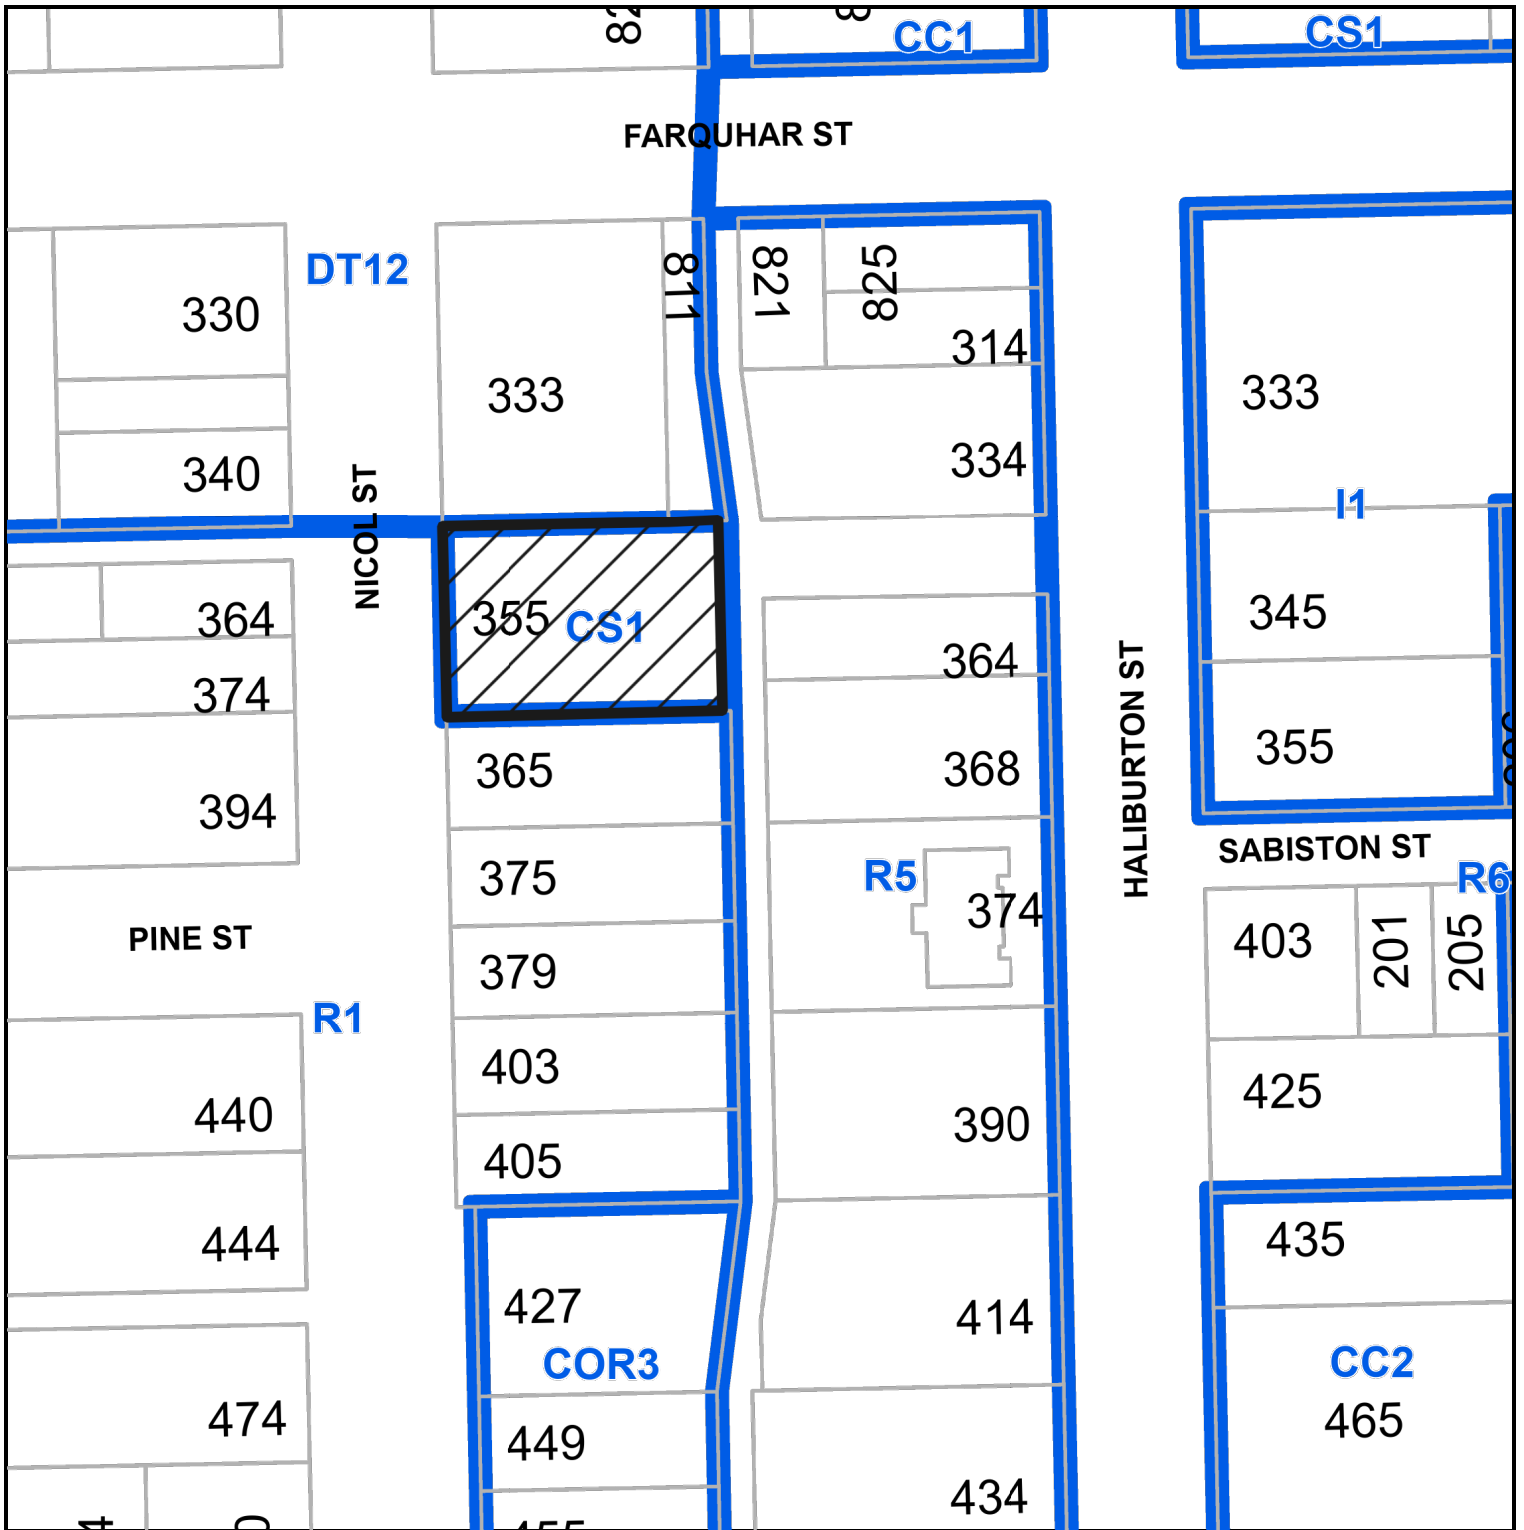

SUBJECT PROPERTY MAP

355 Nicol Street